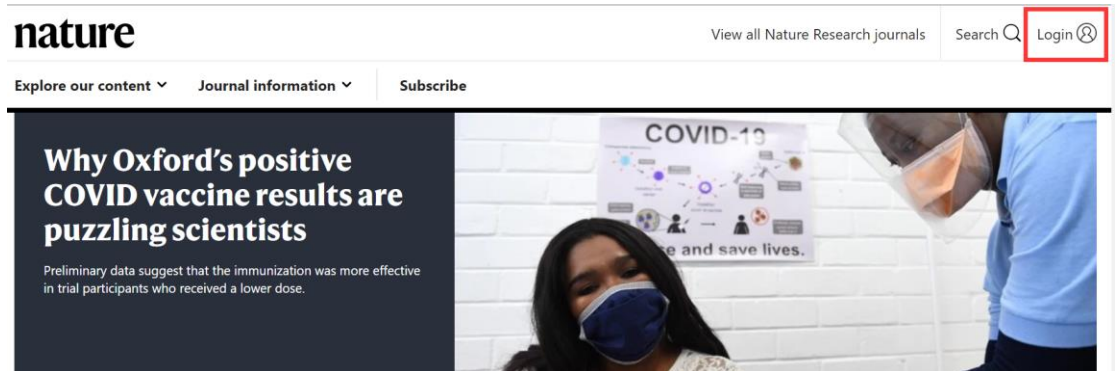

Nature 校外访问指南

1. 打开浏览器输入网址：<https://www.nature.com/>。
2. 点击页面右上方的 Login。

3. 点击下方的“Access through your institution”

Log in

Email

Password

[Forgot your password?](#)

Log in

[Access through your institution](#)

4. 输入本机构名称。

Access through your institution

Find your university or organisation using the tool below, so we can forward you to the correct login page.

Examples: Science Institute, University College London